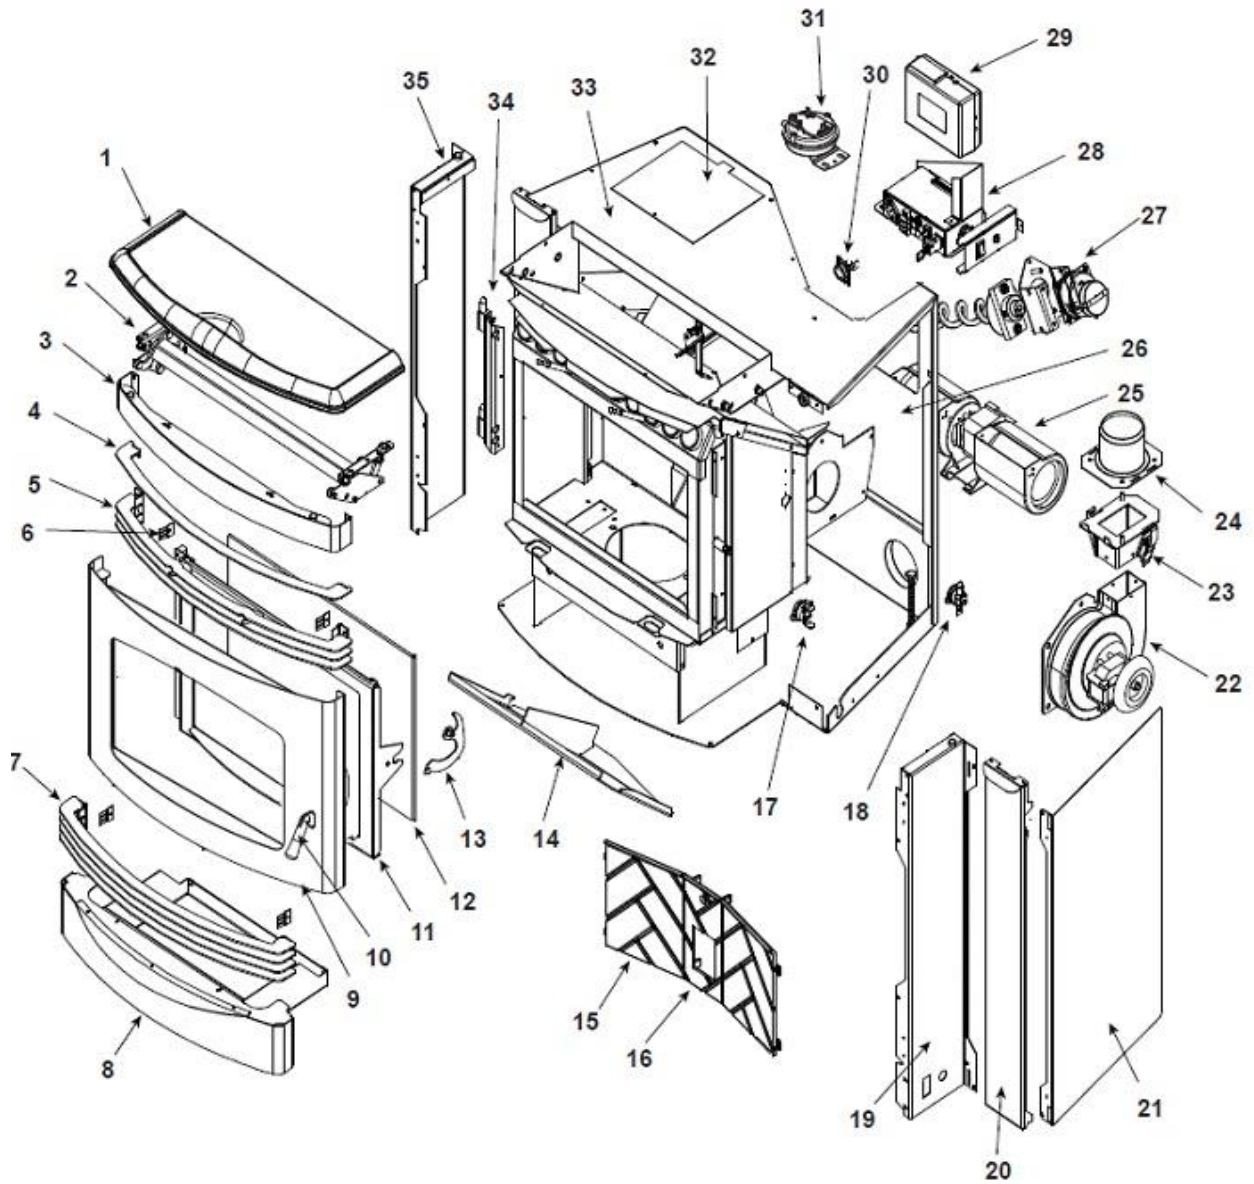

Quadra-Fire Santa Fe Fireplace Insert

Woodman's Parts Plus
www.woodmanspartsplus.com

ITEM	DESCRIPTION	COMMENTS	PART NUMBER
1	Top, Hopper Lid		7019-227
	Bumper, Rubber	Pkg of 12	SRV224-0340/12
2	Top Hinge Assembly		7019-023
3	Top Face Assembly		7019-047
	Louver Grille Assembly - Complete Set	Black Nickel	GRL-SFI-NB
		No longer available	GRL-SFI-GD
		Nickel	GRL-SFI-NL
4	Grill Bar (Scraper) - 1 Pc	Black	7019-119
		Black Nickel	7019-191
		Gold	7019-161
		Nickel	7019-164
5	Upper Grill Assembly - 3 Pc	Black	7019-007
		Black Nickel	7019-189
		Gold	7019-159
		Nickel	7019-162
6	Grill Bracket Cover		7019-199
7	Lower Grill Assembly - 4 Pc	Black	7019-008
		Black Nickel	7019-190
		Gold	7019-160
		Nickel	7019-163
8	Ash Draw Assembly		7019-006
9	Face Assembly w/Door		SRV7019-045
	Face Skin Assembly		SRV7019-046
10	Door Handle Assembly		SRV7019-037
	Door Handle Black Nickel		7019-174
11	Door Assembly with Glass		7019-013
12	Glass Assembly - 17-1/4 in. W x 11-5/8 in H		7001-038
13	Door Latch Assembly		7019-015
	Pin 3/16 X 1/2		7000-229
	Gasket, Tadpole, 3/8 - Field Cut to Size	10 Ft	842-5130
	Hinge, Female		450-2910
	Retainer, Rope		7001-192
	Tape, 1/2" X 1/16 - Field Cut to Size	10 Ft	240-0290/10
14	Baffle Assembly		7001-034
15	Brick, Left / Right, Cast		414-0270
16	Brick, Center, Cast		414-0260
17	Snap Disc Manual Reset # 3		SRV230-1290
	Bracket, Snap Disc#3		7001-221

ITEM	DESCRIPTION	COMMENTS	PART NUMBER
18	Snap Disc, 110-20 # 1		SRV230-1220
19	Face Right		SRV7019-116
20	Access Panel Assembly		7019-025
21	Outer Skin Left / Right Side	Interchangeable	7019-100
22	Blower, Exhaust Combustion		812-4400
	Gasket, Exhaust Combustion Blower (between...)	...Motor & Housing	812-4710
		...Housing & Stove	240-0812
23	Exhaust Transition Assembly		414-5100
	Flue Adapter Flange Gasket		7036-180
	Latch, Draw		229-0230
24	Flue Collar Assembly		7019-031
25	Blower, Convection		812-4900
	Blower Magnet	Pkg of 10	7019-188/10
26	Outer Skin Back		SRV7019-101