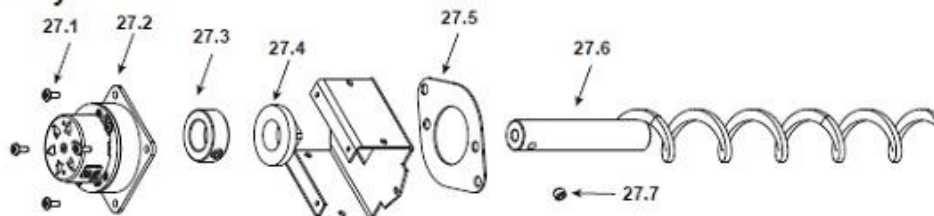

ITEM	DESCRIPTION	COMMENTS	PART NUMBER
18	Snap Disc, 110-20 # 1		SRV230-1220
19	Face Right		SRV7019-116
20	Access Panel Assembly		7019-025
21	Outer Skin Left / Right Side	Interchangeable	7019-100
22	Blower, Exhaust Combustion		812-4400
	Gasket, Exhaust Combustion Blower (between...)	...Motor & Housing	812-4710
		...Housing & Stove	240-0812
23	Exhaust Transition Assembly		414-5100
	Flue Adapter Flange Gasket		7036-180
	Latch, Draw		229-0230
24	Flue Collar Assembly		7019-031
25	Blower, Convection		812-4900
	Blower Magnet	Pkg of 10	7019-188/10
26	Outer Skin Back		SRV7019-101

#27 Feed Assembly

27	Feed Assembly		812-4760
27.1	Screw 8-32 x 3/8	Pkg of 40	225-0500/40
27.2	Feed Motor		812-4421
27.3	Collar, Set, 7/8		229-0520
27.4	Bearing, Feed System, Nylon		SRV7000-598
27.5	Gasket, Feed Motor		240-0731
27.6	Feed Spring Assembly (Only)		SRV7001-046
27.7	Screw, 5/16-18 x 1/4	Pkg of 25	225-0550/25
28	Wire Harness/Junction Box		7019-166
29	Control Board 3 Speed		SRV7000-704
	Wing Thumb Screw 8-32 X 1/2	Pkg of 24	7000-223/24
30	Snap Disc # 2		SRV7000-268
	Bracket, Snap Disc		7005-253
31	Vacuum Switch		SRV7000-531
32	Plate, Cover, Outer Can		480-1300
33	Outer Skin, Top		SRV7019-106