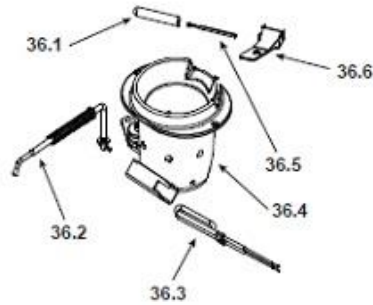

ITEM	DESCRIPTION	COMMENTS	PART NUMBER
34	Door Hinge Assembly		SRV7019-014
	Hinge, Door, Male		450-2810
35	Face Left		SRV7019-220

#36 Firepot Assembly

36.1	Thermocouple Cover	Pkg of 10	812-4920
36.2	Pull Rod Assembly		7019-009
	Pull Rod Black Nickel		7019-172
	Spring, Firepot		200-2050
36.3	Heating Element Assembly 18" (Loop Igniter)	Pkg of 10	SRV7000-462/10
36.4	Firepot Assembly		SRV414-5200
	Bolt, Firepot, 1-1/4" Long	Pkg of 25	225-0120/25
	Bushing, Firepot		410-8320
	Floor, Firepot		414-0290
	Gasket, Firepot		240-0930
36.5	Thermocouple		812-4470
36.6	Thermocouple Clamp		SRV7001-203
	Component Pack		SRV7019-042
	Cleanout Tool		414-1140
	Harness, Thermostat Wire		230-0810
	Power Cord		812-1180
	Deflector, Bottom Airwash		413-0680
	Feed Adjustment Plate		SRV7019-110
	Gasket, Flue Adapter		240-0850
	Hose, Vacuum, 5/32 Id - Field Cut to Size	3 Ft	SRV240-0450
	Hopper Switch Assembly		SRV7019-053